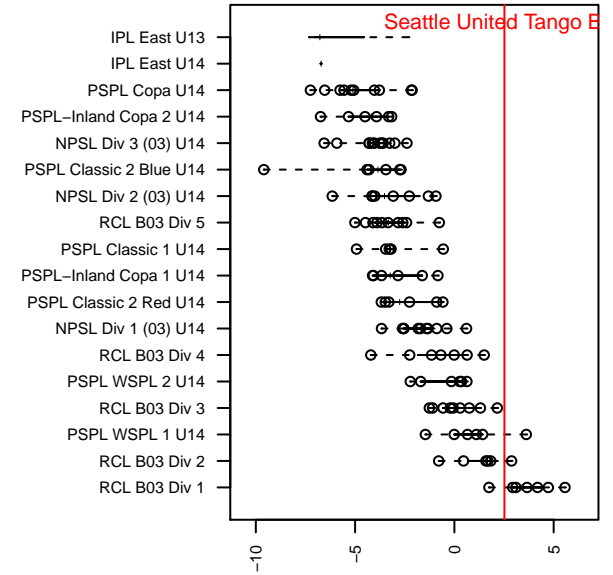

**attack and defense rating
relative to others at age
and all opponents in last 13 months**