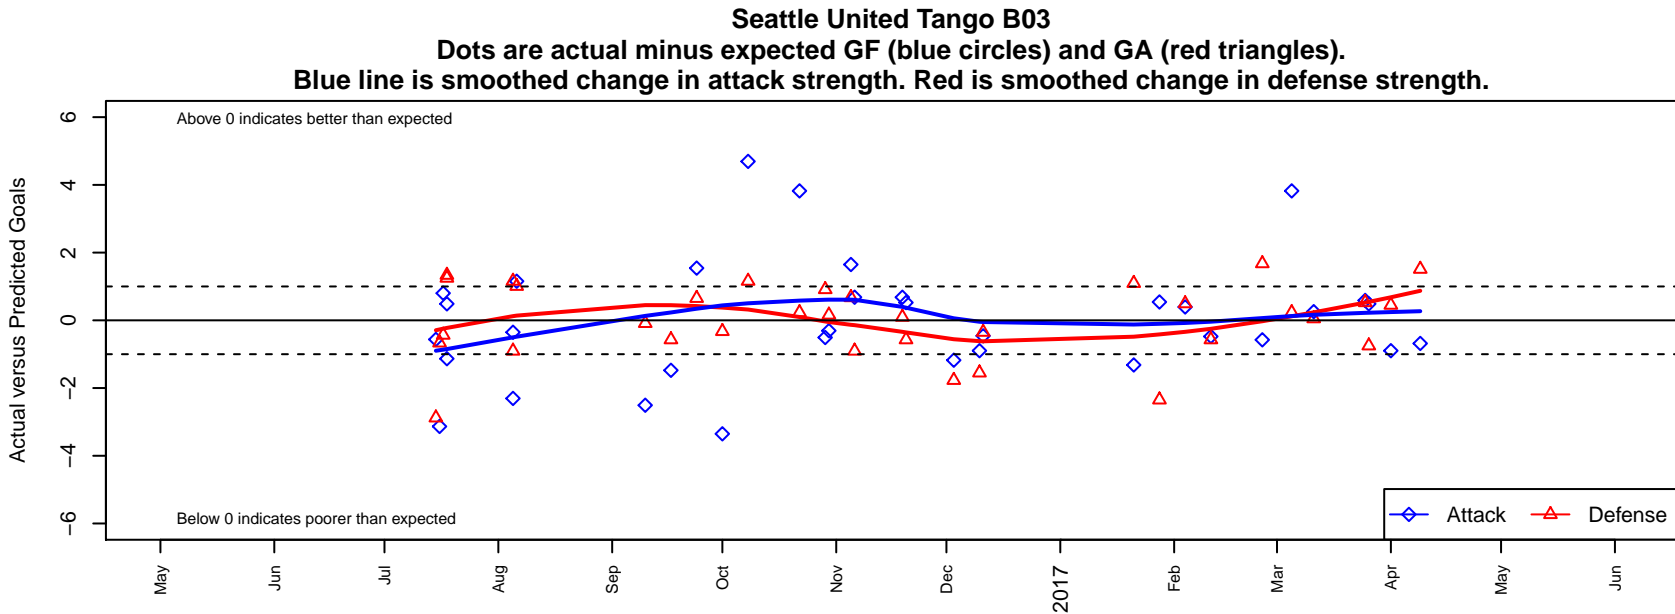

**attack and defense variance (black dot)
relative to other teams
and top 10 in region**

**attack and defense rating
relative to others at age
and all opponents in last 13 months**

Seattle United Tango B03

Seattle United
Seattle, WA
B03 total strength=1543
attack=20.29 defense=8.49
fall league = RCL B03 Div 2, RCL B03 7v2
spr league = Win RCL B03 Div 2
notes= Kreiter 2015

alt names used:
SEATTLE UNITED B03 TANGO (WA)
Seattle United B03 Tango B
SEATTLE UNITED B03 TANGO (WA)
Seattle United B03 Tango B
Seattle United B03 Tango B
Seattle United B03 Tango B

Venues played:
2016 Nike Crossfire Challenge Gold Group U14
2016 WA Rush Cup B03 Gold U14
2016 RCL B03 Div 2
2016 RCL B03 7v2
2016 Win RCL B03 Div 2
2016 WYS Championship B03